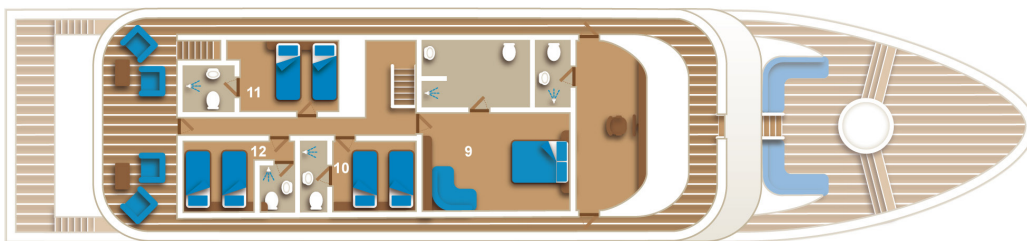

MV Emperor Leo

Sun Deck

Upper Deck

Main Deck

Cabin Deck (Lower Deck)